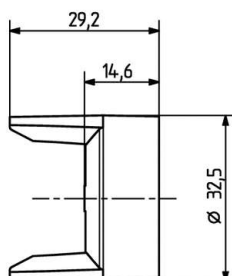

 Create pdf**Edison Screw and Bayonet lampholders****24.901.-301**

Accessories E27, E26

colour	pkg.	wt.	part no.
white	250	4 g	24.901.-301,50

Shroud

Housing: PBT

- Snap on fixing
- For lampholders 24.304, 24.602